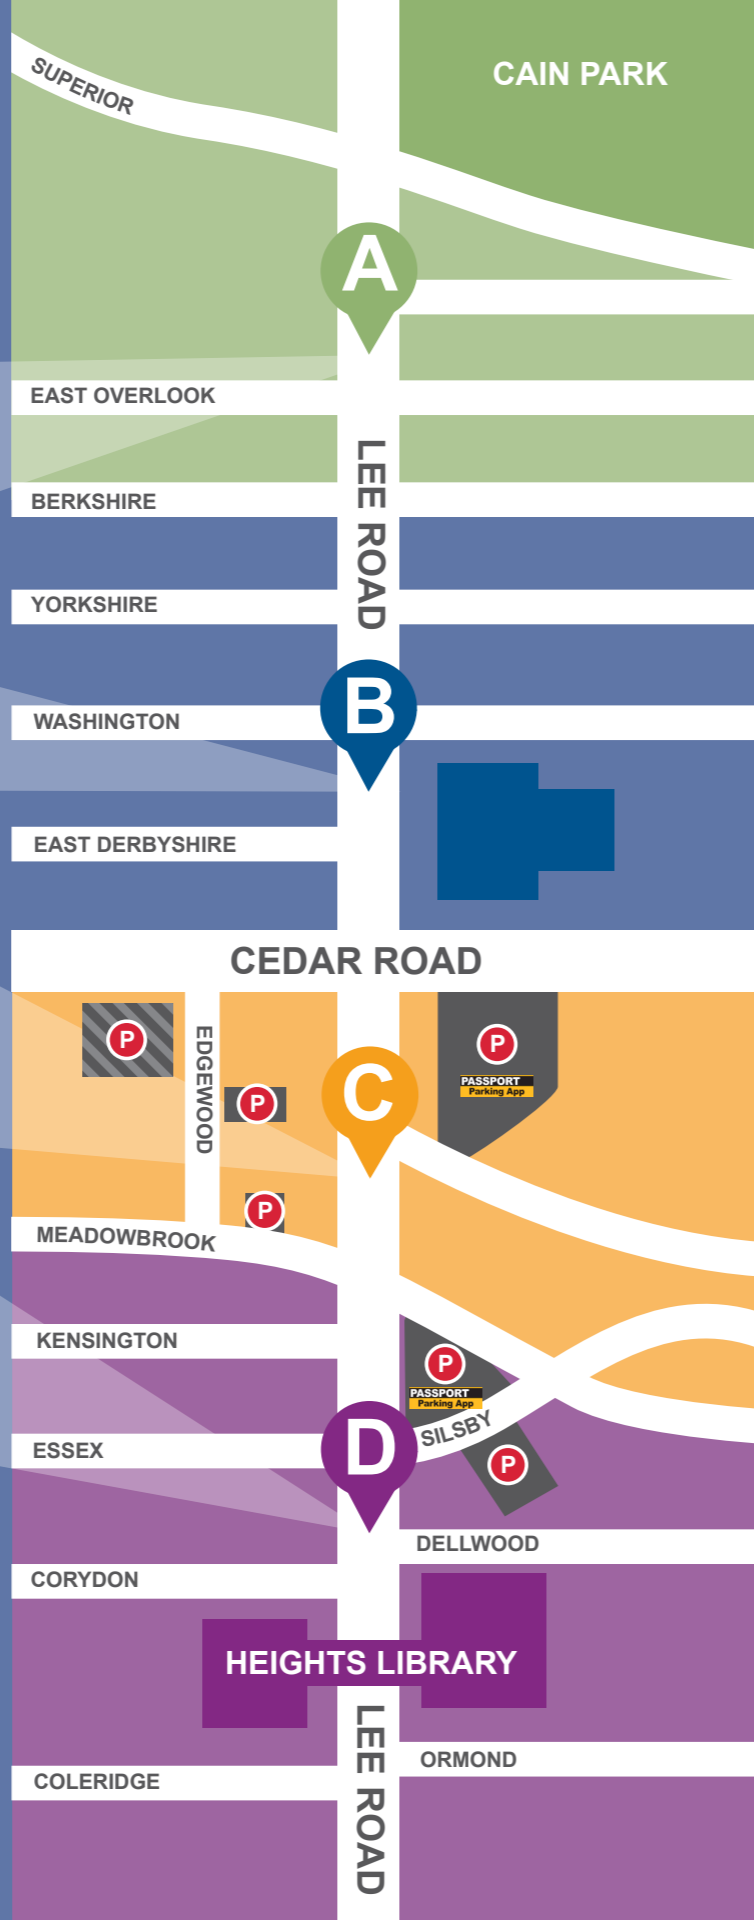

Welcome to the Cedar Lee Neighborhood

ARTS & ENTERTAINMENT

- **A** Cain Park Lee & Superior Rds • 371.3000
- **C** Cedar-Lee Theatre 2163 Lee Rd • 321.5411
- **D** Dobama Theatre 2340 Lee Rd • 932.3396
- **C** HeightsArts Gallery 2175 Lee Rd • 371.3457
- **A** The Dance Studio 1916 Lee Rd • 321.8848
- **A** Wizbang Theatre 2134 Lee Rd • 501.2607

AUTO & HOME

- **D** All Makes Vacuum 2309 Lee Rd • 371.8227
- **D** Bryan's Marathon 2294 Lee Rd • 321.3869
- **B** Cleveland Heights Storage 2037 Lee Rd • 440.879.1159
- **B** Handy Rents 2116 Lee Rd • 932.2235
- **A** Kinkopf Bros. Heating/Cooling 2000 Lee Rd • 321.4004
- **A** Sunoco 1905 Lee Rd • 371.2194
- **B** Take 5 Oil Change 2100 Lee Rd • 815.3801
- **D** True North Shell Gas Station 2310 Lee Rd • 932.7003
- **B** Verne & Ellsworth Hann 2026 Lee Rd • 932.9755
- **B** Washington & Lee Service 2080 Lee Rd • 371.2850

BANKING & PROFESSIONAL SERVICES

- **B** Ohio Savings Bank 2066 Lee Rd • 923.0095
- **D** State Farm Insurance 2291 Lee Rd • 932.0100
- **A** US Bank 1940 Lee Rd • 397.1405 • Located in Zagara's
- **C** Westwork Architectural Studio 2169 Lee Rd • 464.6260

DINING & NIGHTLIFE

- **C** Anatolia 2270 Lee Rd • 321.4400
- **D** Best Gyro 2245 Lee Rd • 321.4000
- **C** Boss Dog Brewing Co. 2179 Lee Rd • 321.2337
- **C** CLE Urban Winery 2180 Lee Rd • 417.8313
- **A** Cornerstone Grill & Lounge 1918 Lee Rd • 860.1501
- **C** Dewey's Pizza 2194 Lee Rd • 321.7355
- **B** Farmer's Feast 2050 Lee Rd • 214.2120
- **D** Kensington Pub 2260 Lee Rd • 331.1003
- **D** Lee's Boiling Seafood 2201 Lee Rd • 459.7777
- **D** Marotta's 2289 Lee Rd • 932.9264
- **C** Mojo World Eats & Drinks 2196 Lee Rd • 932.9000
- **C** MoMo's Kebabs 2199 Lee Rd • 932.3512
- **C** New Heights Grill 2206 Lee Rd • 371.3138
- **D** Nubeigel 2254 Lee Rd • 331.1794
- **D** Phoenix Coffee 2287 Lee Rd • 932.8227
- **A** Rising Star Coffee 1975 Lee Rd • 860.4897
- **C** Rudy's Pub 2191 Lee Rd • 563.1170
- **A** Scorpacciata Pizza Co. 1975 Lee Rd • 795.5335
- **D** Social Room 2261 Lee Rd • 321.9866
- **D** Sophie La Gourmande 2275 Lee Rd • 973.6271
- **D** Stone Oven 2267 Lee Rd • 932.3003
- **D** Taste 2317 Lee Rd • 932.9100
- **B** The Bottlehouse Brewery 2050 Lee Rd • 214.2120
- **D** The Fresh Fix 2234 Lee Rd • 600.5423
- **D** The Sweet Fix 2307 Lee Rd • 371.9866
- **D** The Tavern Company 2299 Lee Rd • 321.6001
- **D** The Wine Spot 2271 Lee Rd • 342.3623
- **D** VooDoo Brewery CLE 2279 Lee Rd • 361.6675
- **C** Wendy's 13426 Cedar Rd • 397.8380
- **D** Zoma Ethiopian Restaurant 2240 Lee Rd • 465.3239

EVERYDAY ESSENTIALS

- **A** Dave's Market 1940 Lee Rd • 321.7917
- **A** Cain Park Bicycle 1904 Lee Rd • 320.0209
- **D** Christian Science Reading Room 2252 Lee Rd • 932.3020
- **A** Dollar General 1955 Lee Rd • 320.1174
- **B** Fig Leaves Tailoring 2140 Lee Rd • 932.9223
- **C** Funny Times 2176 Lee Rd • 371.8600
- **D** Heights Library 2345 Lee Rd • 932.3600
- **C** Kandy Doll Kloset 2180 Lee Rd • 417.2480
- **C** Marchant Manor Cheese 2211 Lee Rd • 801.1070
- **D** Mitchell's Fine Chocolates 2285 Lee Rd • 932.3200
- **A** Paws CLE 1970 Lee Road • 713.0585
- **D** SGI - USA Cleveland Buddhist Center 2255 Lee Rd • 320.0402
- **D** S'il Vous Play 3216 Silsby • 727.0012
- **D** The Wine Spot 2271 Lee Rd • 342.3623
- **A** Uptown Mart 1900 Lee Rd • 563.1542
- **B** Woodwind Workshop 2140 Lee Rd • 371.0328

HEALTH AND BEAUTY