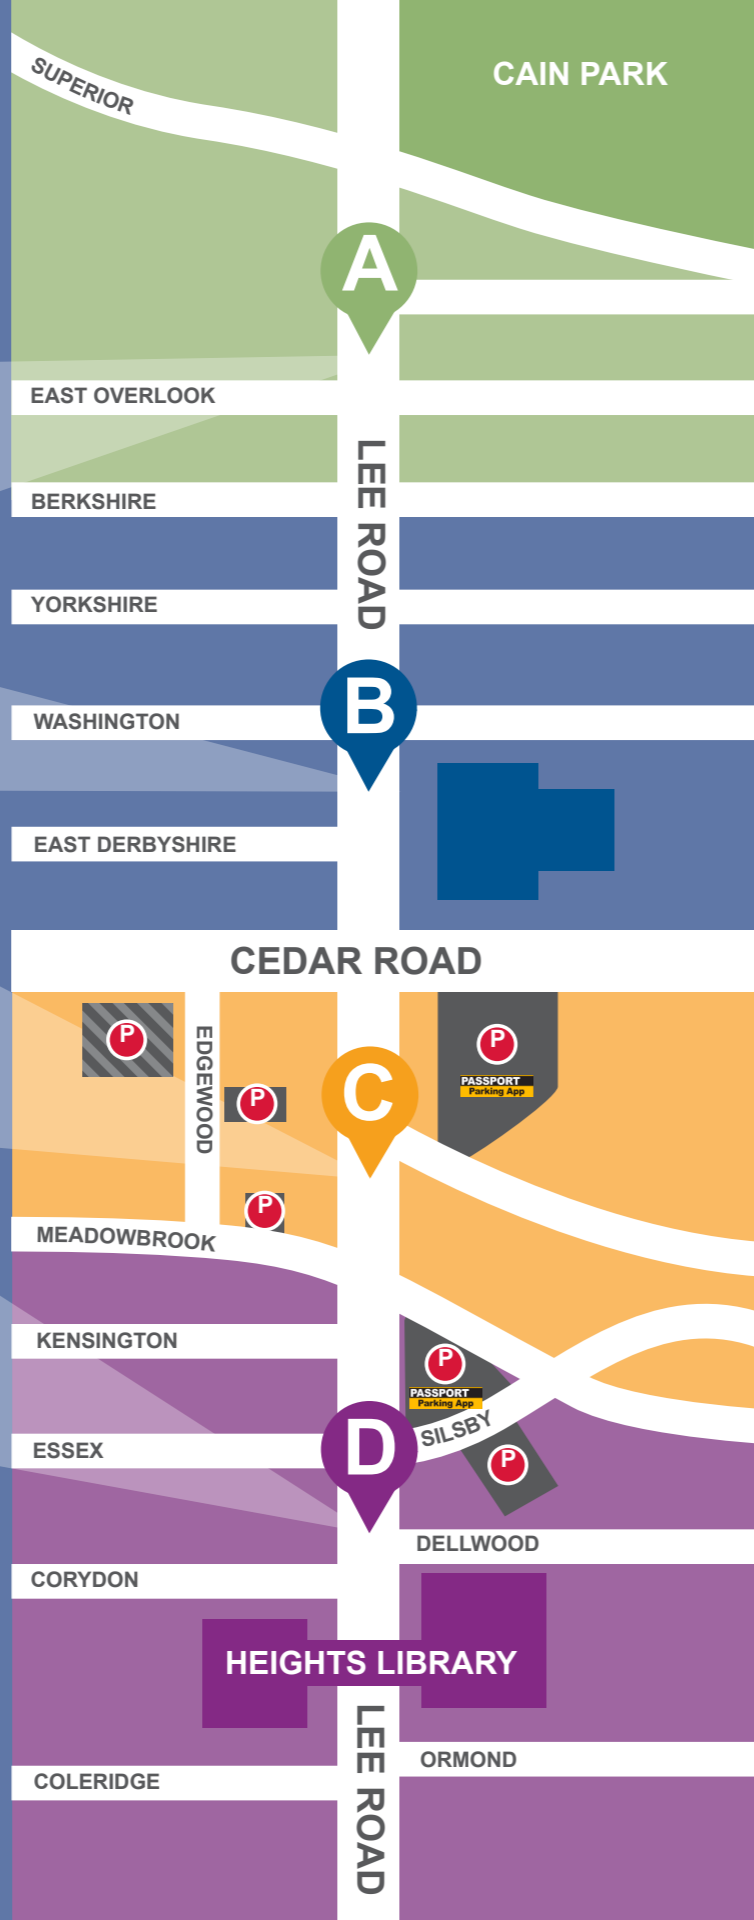

Welcome to the Cedar Lee Neighborhood

ARTS & ENTERTAINMENT

- **A** Cain Park Lee & Superior Rds • 371.3000
- **C** Cedar-Lee Theatre 2163 Lee Rd • 321.5411
- **D** Dobama Theatre 2340 Lee Rd • 932.3396
- **C** HeightsArts Gallery 2175 Lee Rd • 371.3457
- **A** The Dance Studio 1916 Lee Rd • 321.8848
- **A** Wizbang Theatre 2134 Lee Rd • 501.2607

AUTO & HOME

- **D** All Makes Vacuum 2309 Lee Rd • 371.8227
- **D** Bryan's Marathon 2294 Lee Rd • 321.3869
- **B** Cleveland Heights Storage 2037 Lee Rd • 440.879.1159
- **B** Handy Rents 2116 Lee Rd • 932.2235
- **A** Kinkopf Bros. Heating/Cooling 2000 Lee Rd • 321.4004
- **A** Sunoco 1905 Lee Rd • 371.2194
- **B** Take 5 Oil Change 2100 Lee Rd • 815.3801
- **D** True North Shell Gas Station 2310 Lee Rd • 932.7003
- **B** Verne & Ellsworth Hann 2026 Lee Rd • 932.9755
- **B** Washington & Lee Service 2080 Lee Rd • 371.2850

BANKING & PROFESSIONAL SERVICES

- **B** Ohio Savings Bank 2066 Lee Rd • 923.0095
- **D** State Farm Insurance 2291 Lee Rd • 932.0100
- **A** US Bank 1940 Lee Rd • 397.1405 • Located in Zagara's
- **C** Westwork Architectural Studio 2169 Lee Rd • 464.6260

DINING & NIGHTLIFE

- **C** Anatolia 2270 Lee Rd • 321.4400
- **D** Best Gyro 2245 Lee Rd • 321.4000
- **C** Boss Dog Brewing Co. 2179 Lee Rd • 321.2337
- **C** CLE Urban Winery 2180 Lee Rd • 417.8313
- **C** Dewey's Pizza 2194 Lee Rd • 321.7355
- **B** Farmer's Feast 2050 Lee Rd • 214.2120
- **B** Fresh & Meaty Burgers 13187 Cedar Rd • 371.4400
- **D** Kensington Pub 2260 Lee Rd • 331.1003
- **D** Lee's Boiling Seafood 2201 Lee Rd • 459.7777
- **D** Marotta's 2289 Lee Rd • 932.9264
- **C** Mojo World Eats & Drinks 2196 Lee Rd • 932.9000
- **C** MoMo's Kebabs 2199 Lee Rd • 932.3512
- **C** New Heights Grill 2206 Lee Rd • 371.3138
- **D** Phoenix Coffee 2287 Lee Rd • 932.8227
- **B** Richie Chan's 13181 Cedar Rd • 932.8900
- **A** Rising Star Coffee 1975 Lee Rd • 860.4897
- **C** Rudy's Pub 2191 Lee Rd • 563.1170
- **A** Scorpacciata Pizza Co. 1975 Lee Rd • 795.5335
- **D** Social Room 2261 Lee Rd • 321.9866
- **D** Sophie La Gourmande 2275 Lee Rd • 973.6271
- **D** Stone Oven 2267 Lee Rd • 932.3003
- **D** Taste 2317 Lee Rd • 932.9100
- **B** The Bottlehouse Brewery 2050 Lee Rd • 214.2120
- **D** The Fresh Fix 2234 Lee Rd • 600.5423
- **D** The Sweet Fix 2307 Lee Rd • 371.9866
- **D** The Tavern Company 2299 Lee Rd • 321.6001
- **D** The Wine Spot 2271 Lee Rd • 342.3623
- **D** VooDoo Brewery CLE 2279 Lee Rd • 361.6675
- **C** Wendy's 13426 Cedar Rd • 397.8380
- **D** Zoma Ethiopian Restaurant 2240 Lee Rd • 465.3239

EVERYDAY ESSENTIALS